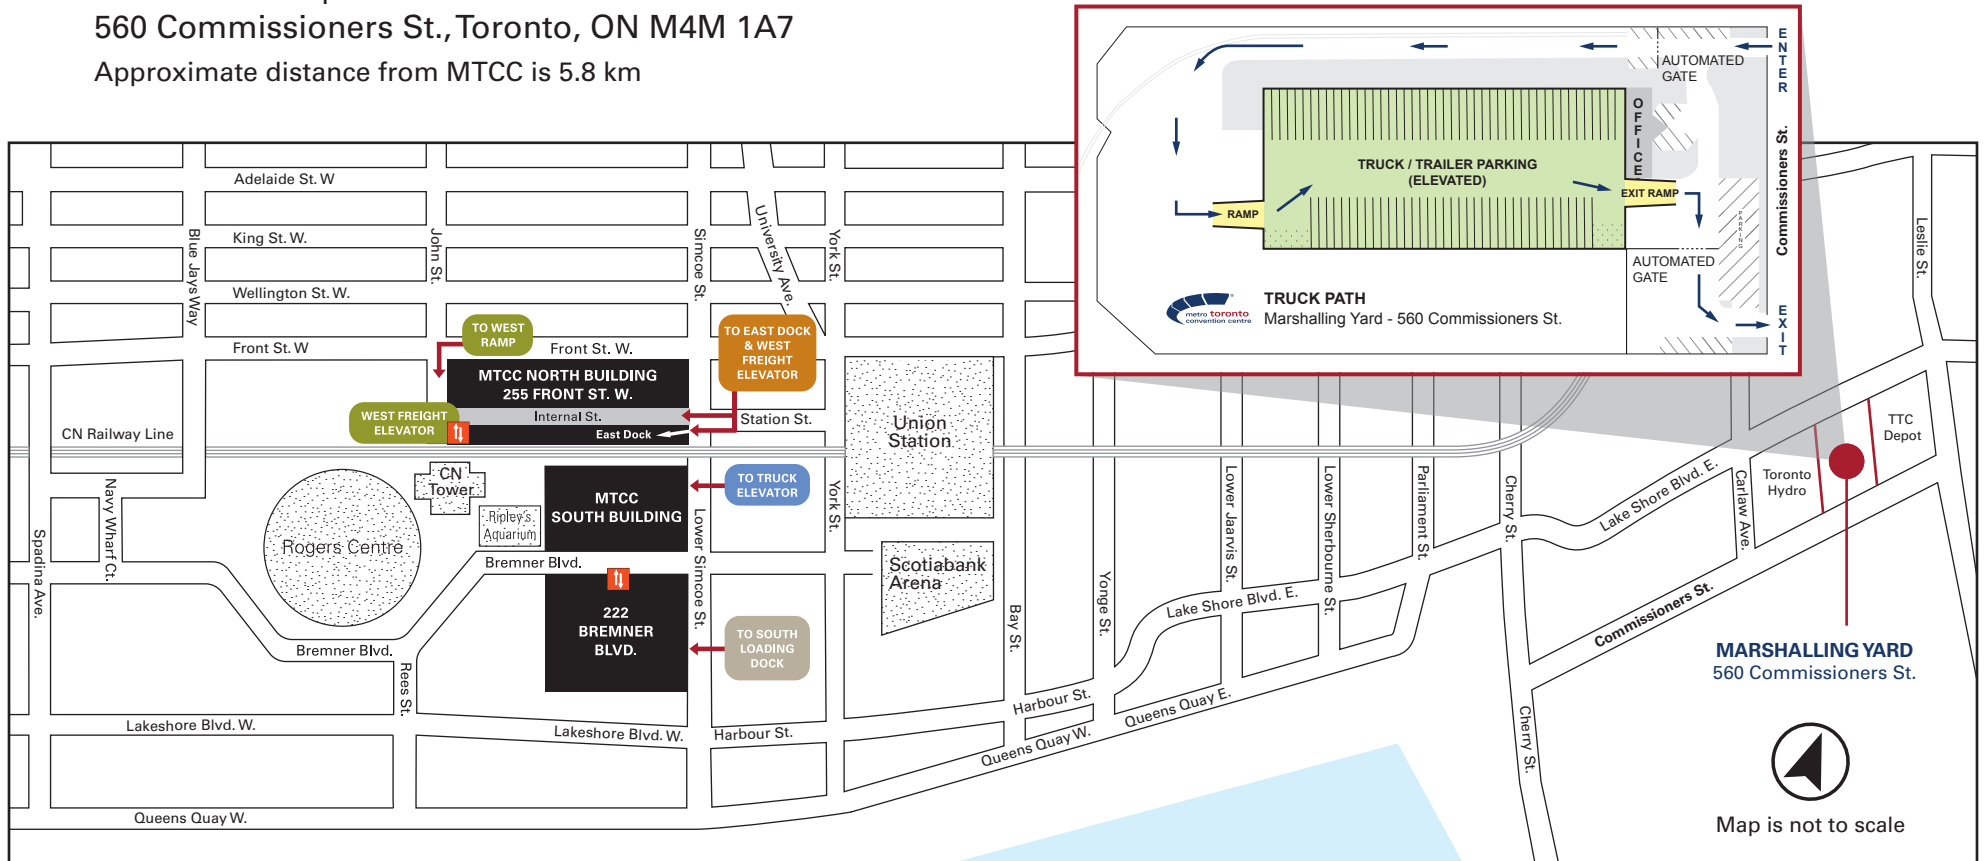

# Marshalling Yard Map

(416) 585-8345 | #docks@mtccc.com  
 560 Commissioners St., Toronto, ON M4M 1A7  
 Approximate distance from MTCC is 5.8 km

Scan or click QR codes for map locations:

West Ramp

East Loading Dock

Truck Elevator

South Loading Dock

Marshalling Yard

West Ramp

East Loading Dock

Truck Elevator

South Loading Dock