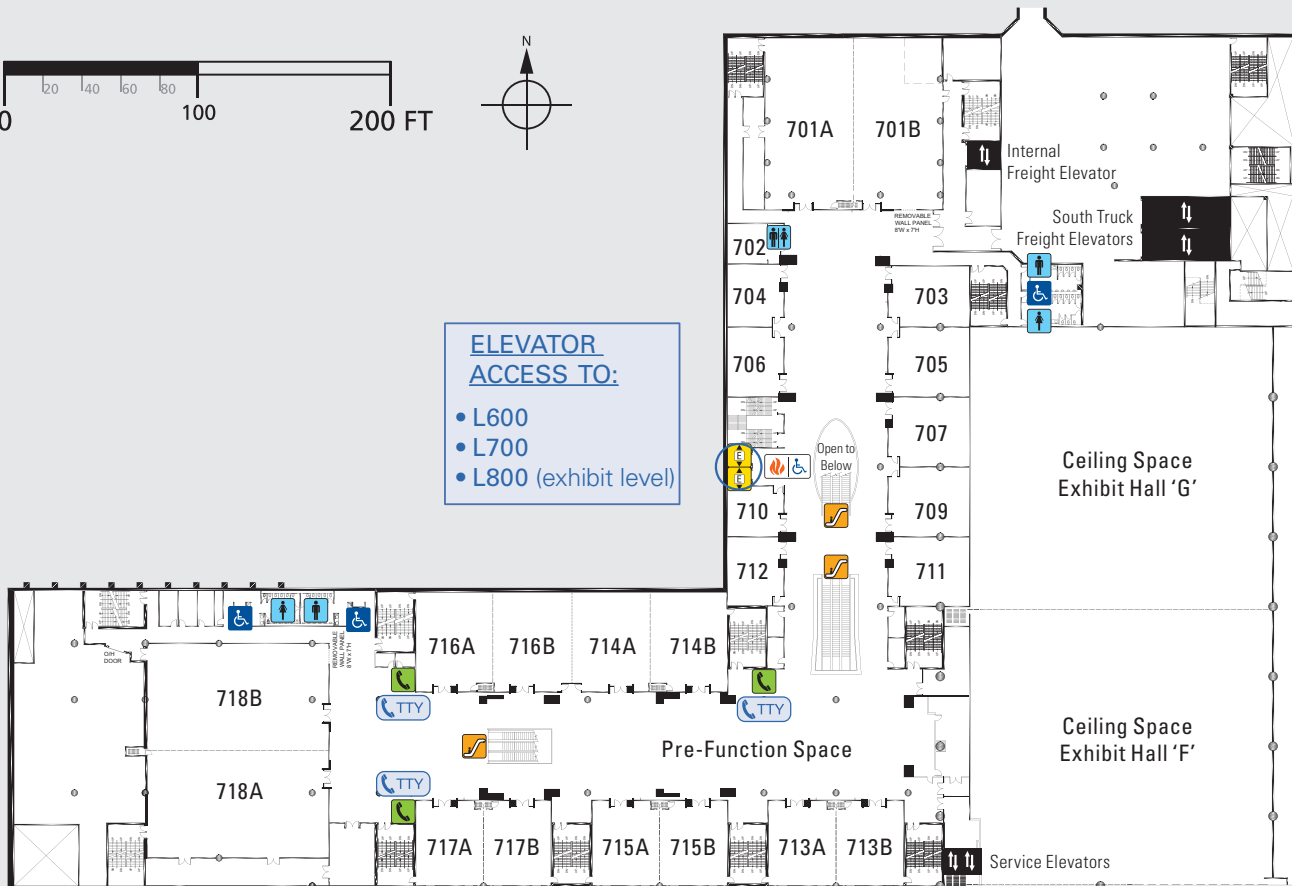

ELEVATOR ACCESS TO:

- L600
- L700
- L800 (exhibit level)

GLOSSARY OF SYMBOLS

 Washroom	 First Aid	 TeleTypewriter Phone
 Payphone	 Guest Services	 Accessible Single Washroom
 Public Elevator	 Taxi pickup / drop	 Area of Refuge
 Escalator	 Bus pickup / drop	 Coat Check
 Parking Pay Station	 Parking	

CURRENT LEVEL