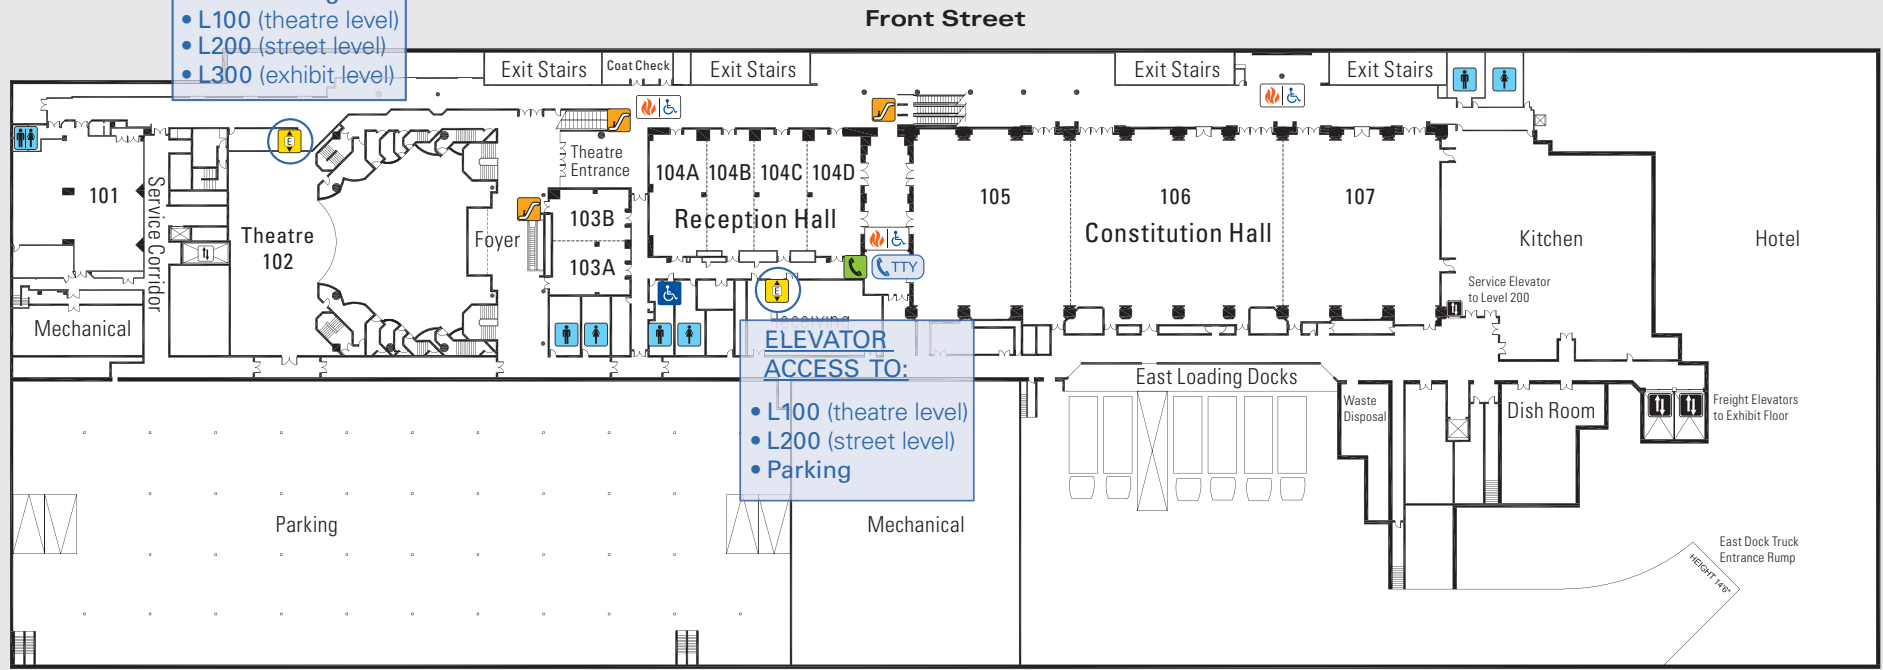

**ELEVATOR ACCESS TO:**

- Theatre Orchestra
- Theatre Stage
- L100 (theatre level)
- L200 (street level)
- L300 (exhibit level)

**ELEVATOR ACCESS TO:**

- L100 (theatre level)
- L200 (street level)
- Parking

Glossary Of Symbols					
	Washroom		First Aid		TeleTypewriter Phone
	Payphone		Guest Services		Accessible Single Washroom
	Public Elevator		Taxi pickup / drop		Area of Refuge
	Escalator		Bus pickup / drop		
	Parking Pay Station				