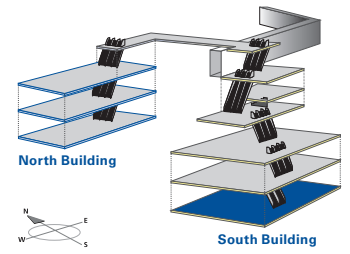

**ELEVATOR ACCESS TO:**

- L600
- L700
- L800 (exhibit level)

**GLOSSARY OF SYMBOLS**

- |   |  |  |
|---|--|--|
|  Washroom            |  First Aid          |  TeleTypewriter Phone       |
|  Payphone            |  Guest Services     |  Accessible Single Washroom |
|  Public Elevator     |  Taxi pickup / drop |  Area of Refuge             |
|  Escalator           |  Bus pickup / drop  |  Coat Check                 |
|  Parking Pay Station |  Parking            |  |

**CURRENT LEVEL**

Lower Simcoe Street