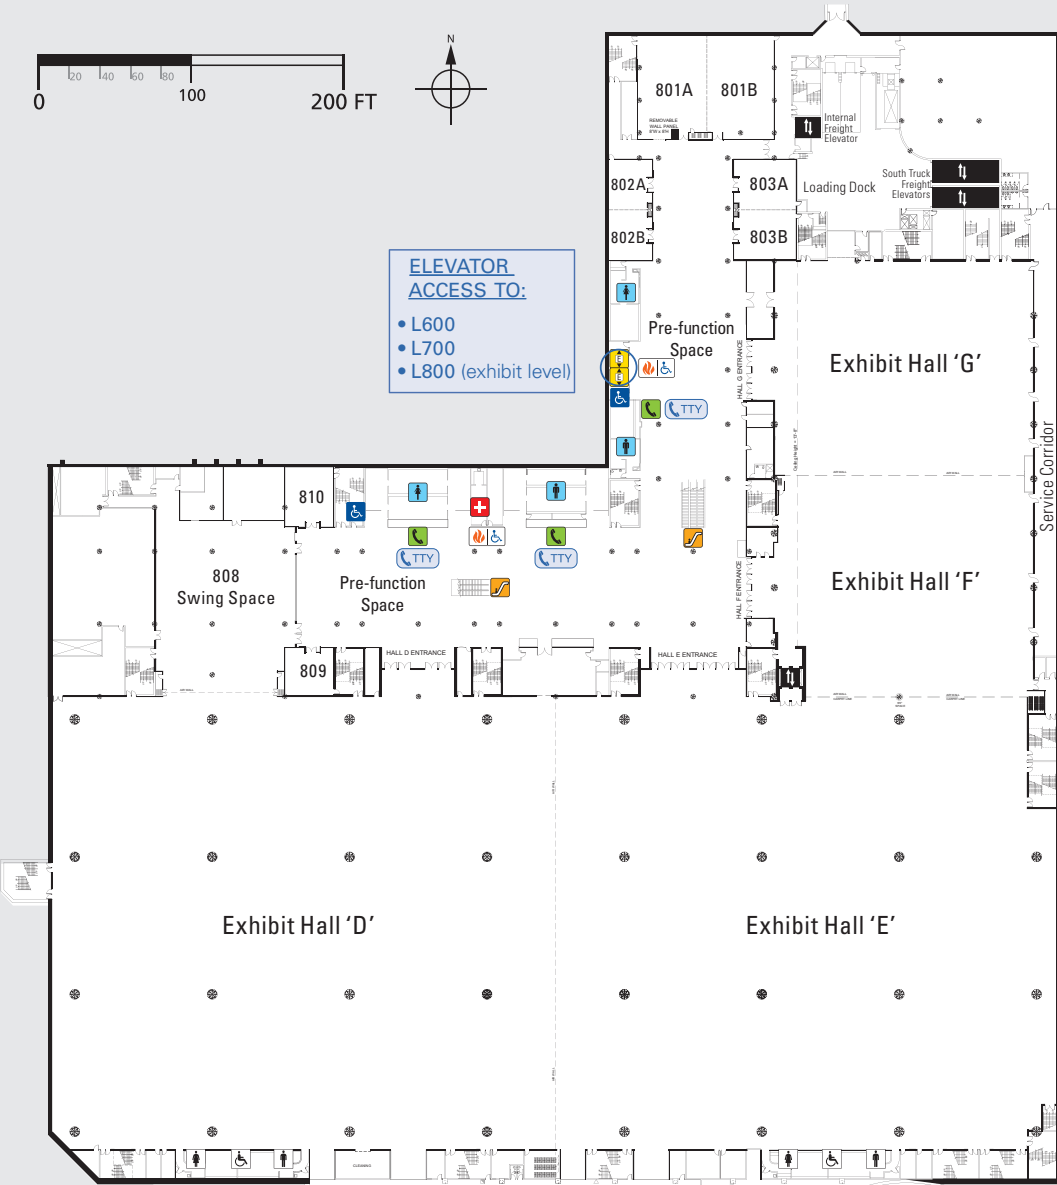

**ELEVATOR ACCESS TO:**

- L600
- L700
- L800 (exhibit level)

**GLOSSARY OF SYMBOLS**

- |   |  |  |
|---|--|--|
|  Washroom            |  First Aid          |  TeleTypewriter Phone       |
|  Payphone            |  Guest Services     |  Accessible Single Washroom |
|  Public Elevator     |  Taxi pickup / drop |  Area of Refuge             |
|  Escalator           |  Bus pickup / drop  |  Coat Check                 |
|  Parking Pay Station |  Parking            |  |

**CURRENT LEVEL**

Lower Simcoe Street