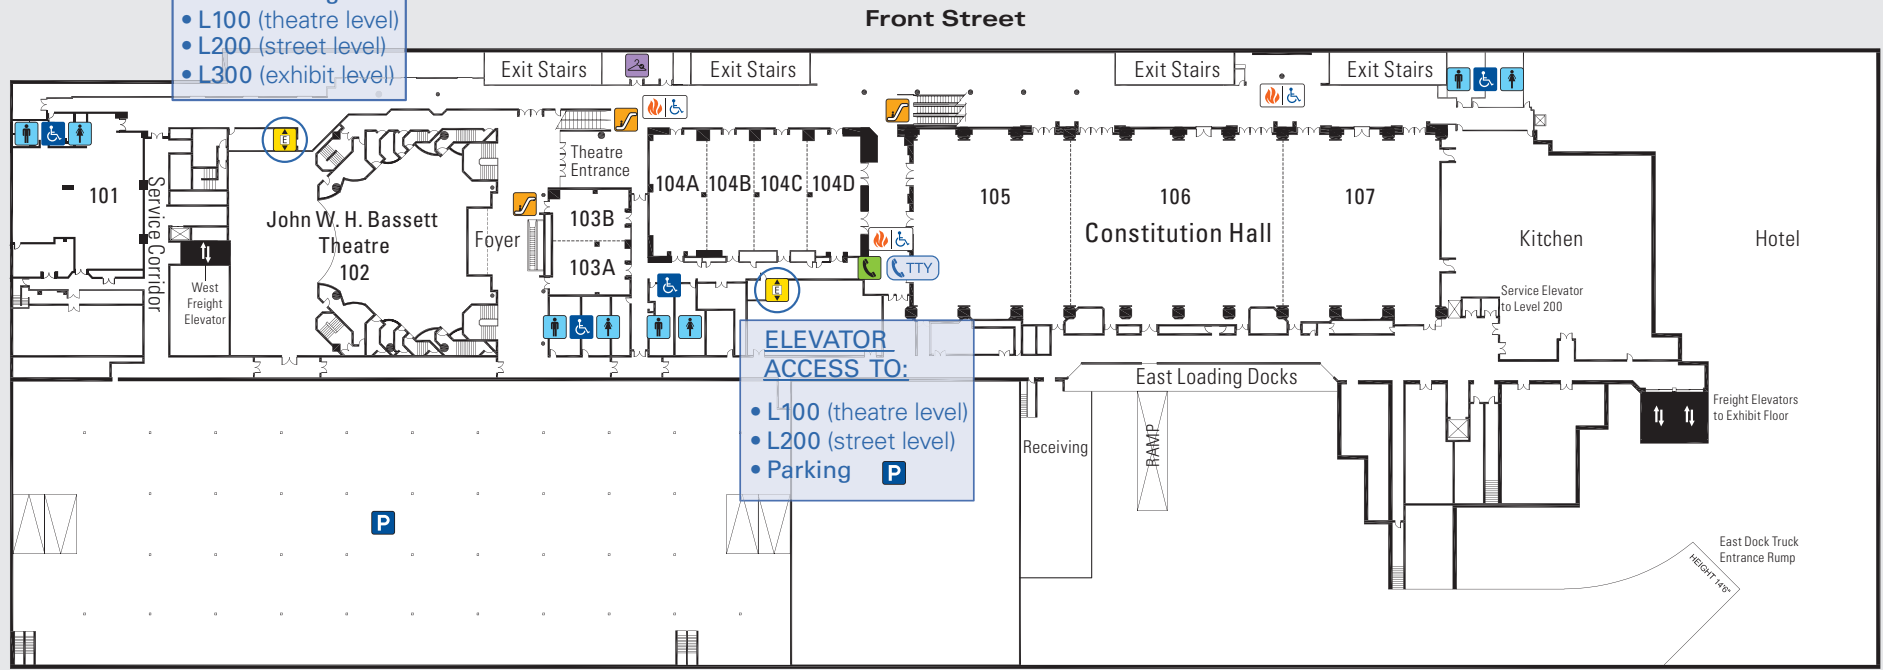

ELEVATOR ACCESS TO:

- Theatre Orchestra
- Theatre Stage
- L100 (theatre level)
- L200 (street level)
- L300 (exhibit level)

Glossary Of Symbols			Current Level
	Washroom		First Aid
	Payphone		Guest Services
	Public Elevator		Taxi pickup / drop
	Escalator		Bus pickup / drop
	Parking Pay Station		Parking
			Coat Check
			TeleTypewriter Phone
			Accessible Single Washroom
			Area of Refuge

North Building

South Building