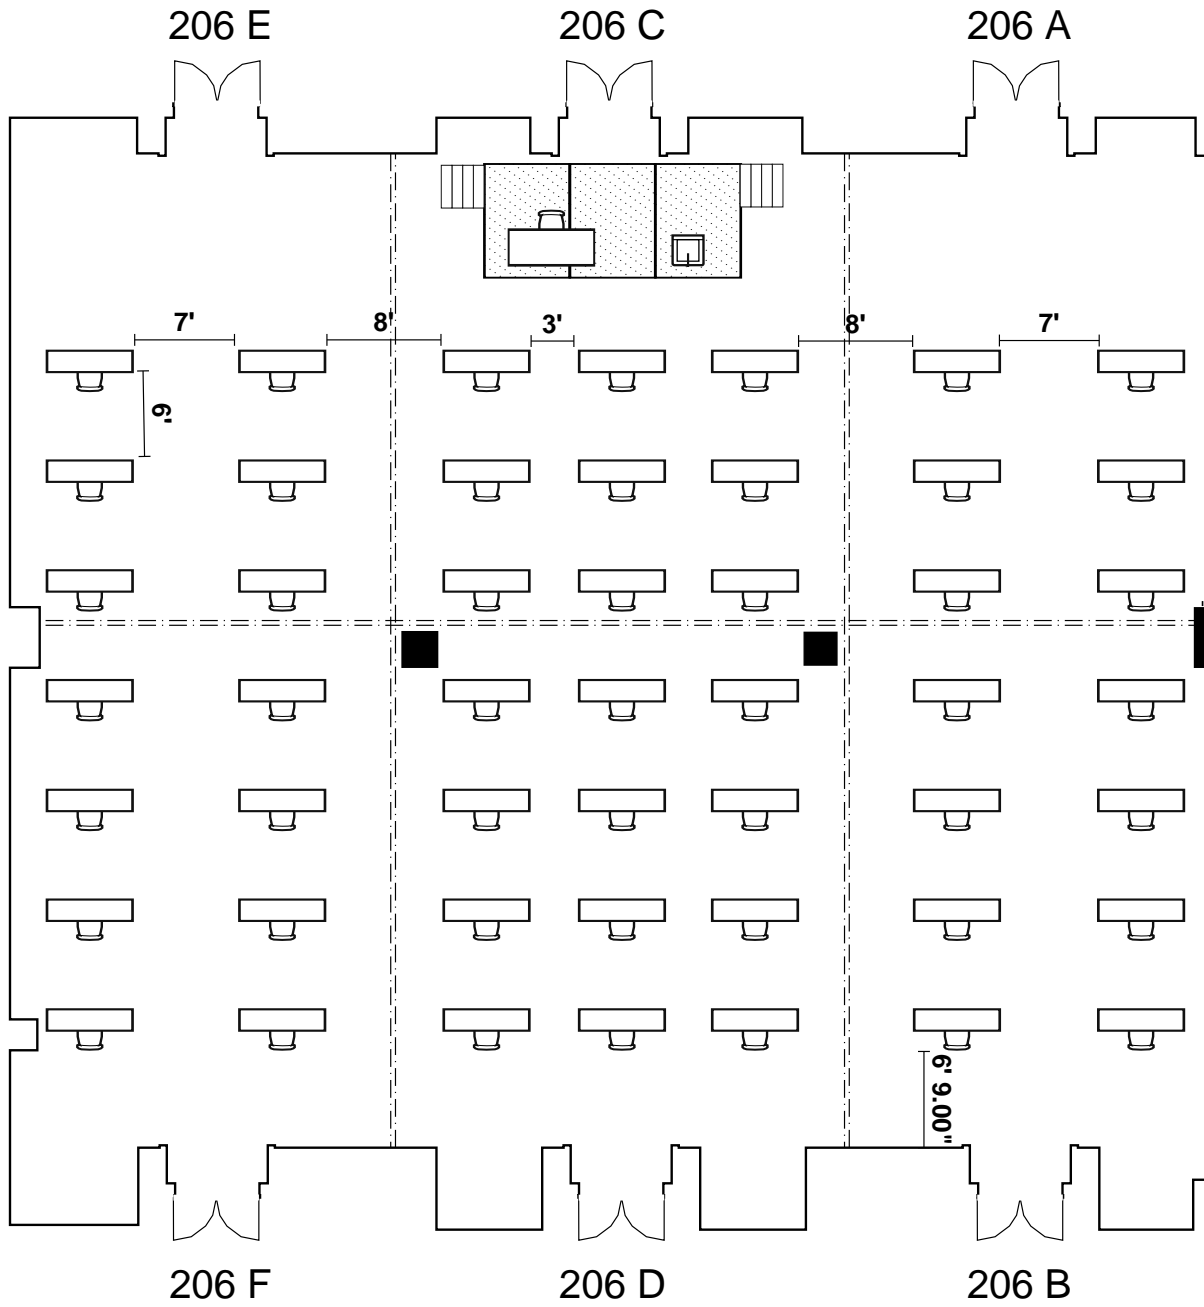

Room 206

Classroom style for 49 ppl

North