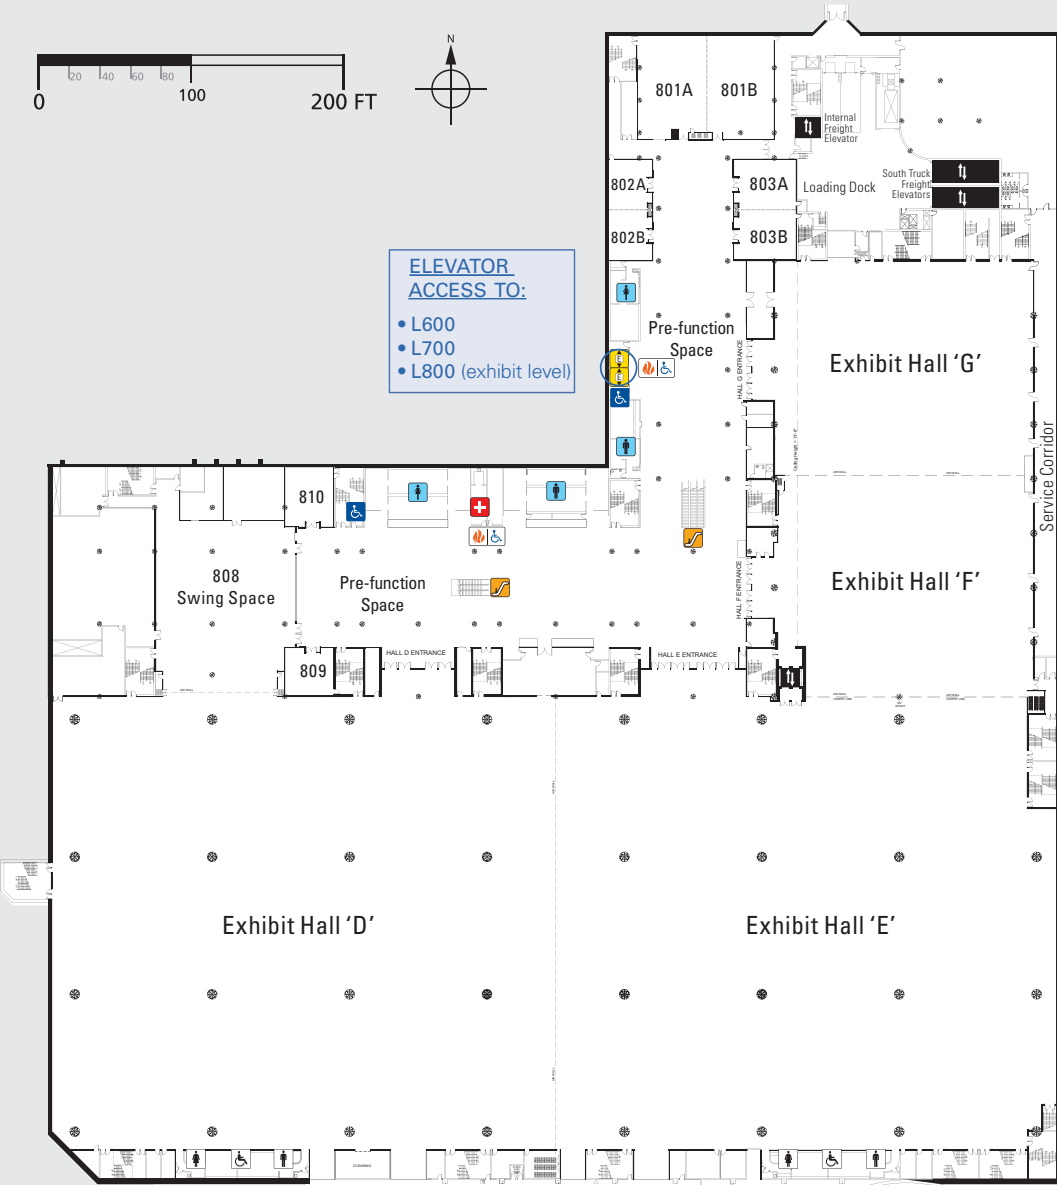

ELEVATOR ACCESS TO:

- L600
- L700
- L800 (exhibit level)

GLOSSARY OF SYMBOLS

- | | | |
|---|--|--|
|  Washroom |  First Aid |  TeleTypewriter Phone |
|  Payphone |  Guest Services |  Accessible Single Washroom |
|  Public Elevator |  Taxi pickup / drop |  Area of Refuge |
|  Escalator |  Bus pickup / drop |  Coat Check |
|  Parking Pay Station |  Parking | |

CURRENT LEVEL

Lower Simcoe Street