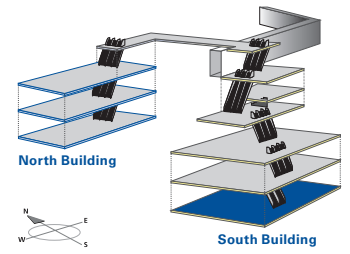

ELEVATOR ACCESS TO:

- L600
- L700
- L800 (exhibit level)

GLOSSARY OF SYMBOLS

- | | | |
|---|--|--|
|  Washroom |  First Aid |  TeleTypewriter Phone |
|  Payphone |  Guest Services |  Accessible Single Washroom |
|  Public Elevator |  Taxi pickup / drop |  Area of Refuge |
|  Escalator |  Bus pickup / drop |  Coat Check |
|  Parking Pay Station |  Parking | |

CURRENT LEVEL

Lower Simcoe Street