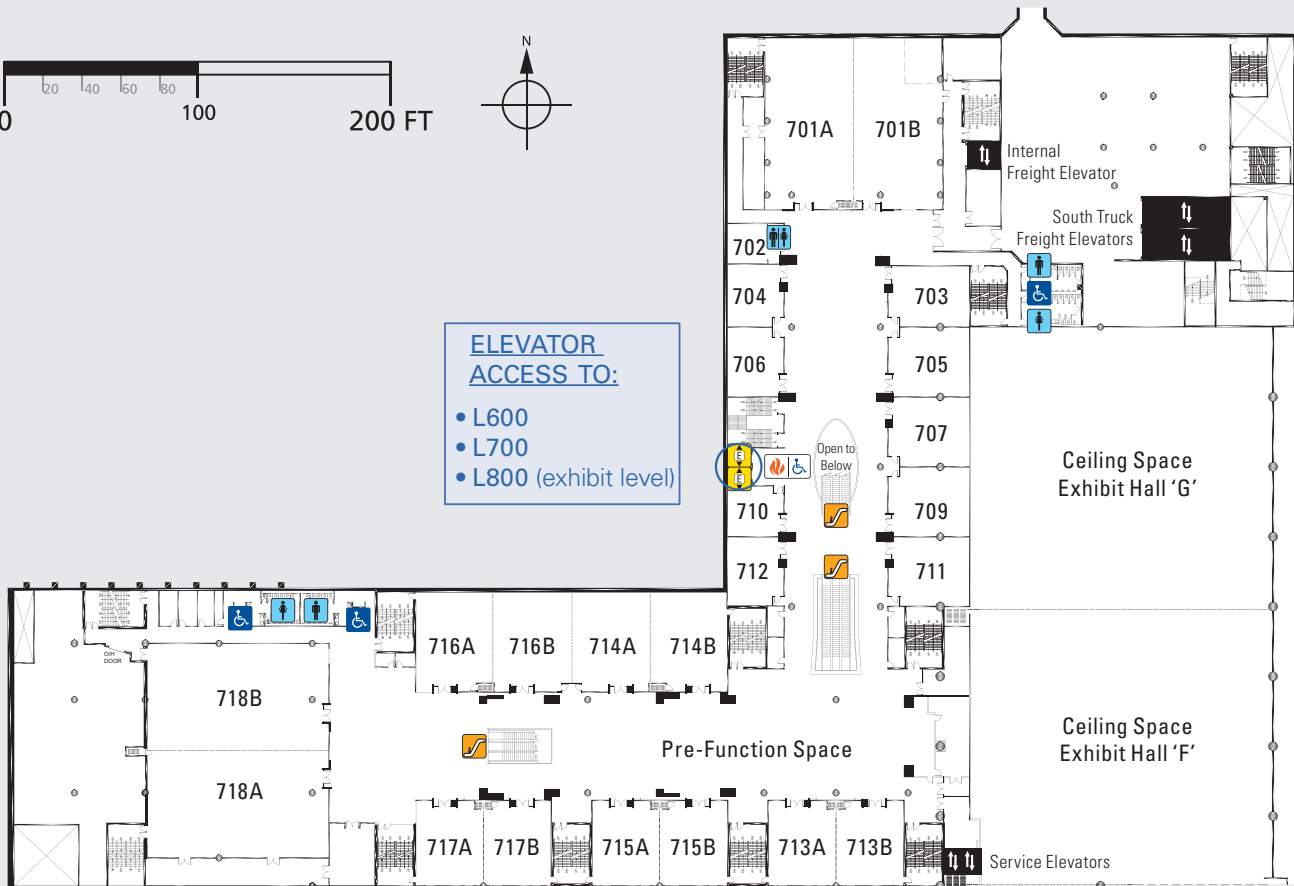

ELEVATOR ACCESS TO:

- L600
- L700
- L800 (exhibit level)

GLOSSARY OF SYMBOLS

	Washroom		First Aid		TeleTypewriter Phone
	Payphone		Guest Services		Accessible Single Washroom
	Public Elevator		Taxi pickup / drop		Area of Refuge
	Escalator		Bus pickup / drop		Coat Check
	Parking Pay Station		Parking		

CURRENT LEVEL