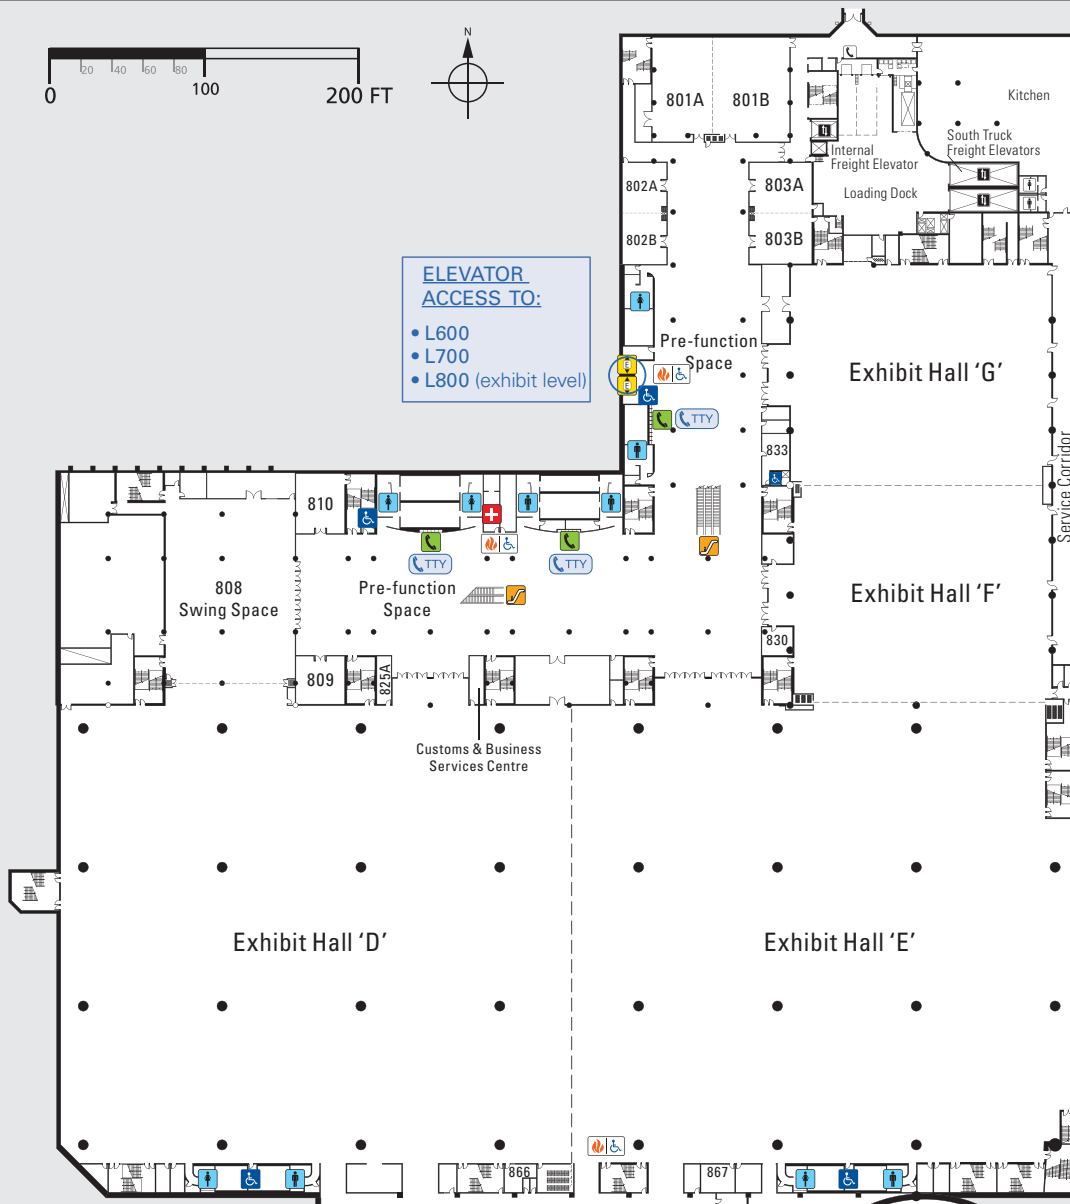

**ELEVATOR ACCESS TO:**

- L600
- L700
- L800 (exhibit level)

### GLOSSARY OF SYMBOLS

 Washroom	 First Aid	 TeleTypewriter Phone
 Payphone	 Guest Services	 Accessible Single Washroom
 Public Elevator	 Taxi pickup / drop	 Area of Refuge
 Escalator	 Bus pickup / drop	
 Parking Pay Station		