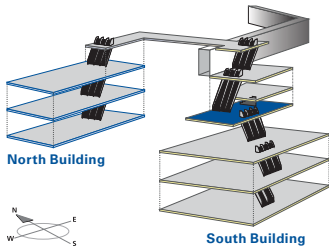

Specifications

banner: 1360 x 150 pixels
.jpg, .mov, .mp4

LCD Banner / PATH Level area

Interior LCD Digital Screens

Location

Level 500, Banner x 2

Screens

55" LCD