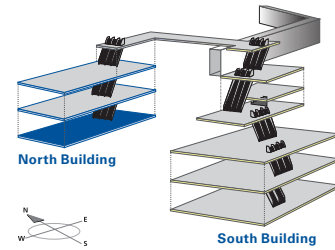

Interior LCD Digital Screens