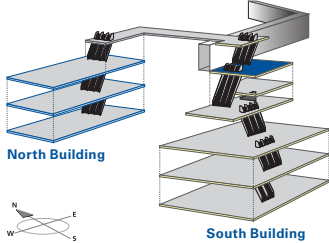

Interior LCD Digital Screens