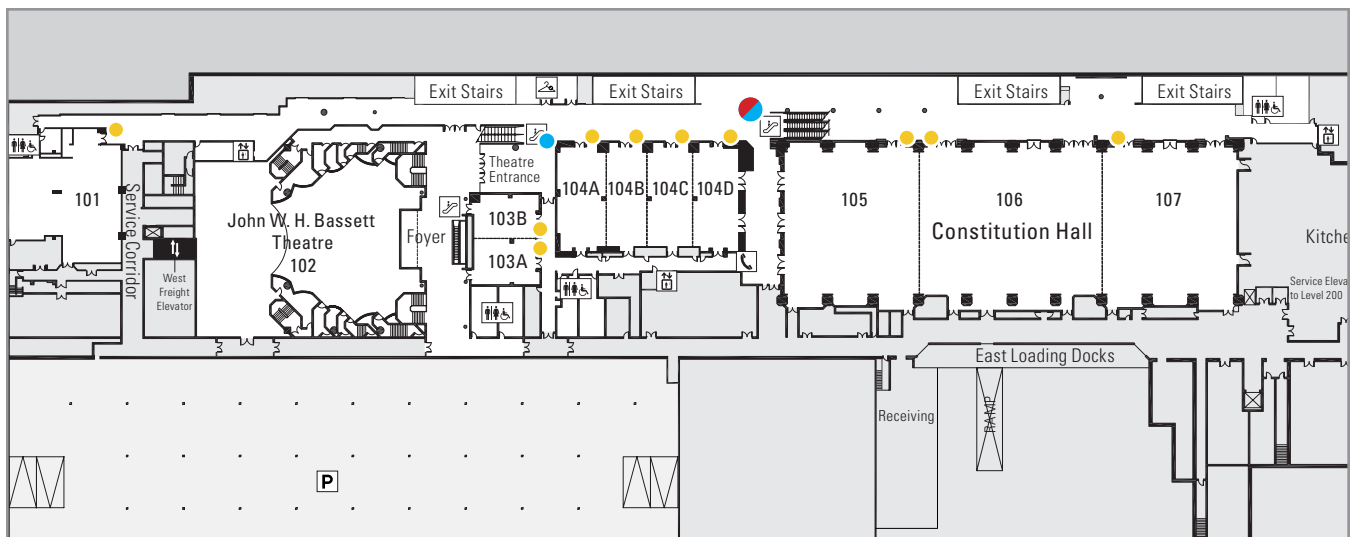

Description	Locations	Price
Entrance Package Total of 11 locations <i>All common attendee entrances which include both full screen and banner size advertising space</i>	Level 200 x 1 full screen Level 200 x 4 banner size PATH Level x 1 banner size Level 500 x 2 banner size Level 600 x 1 full screen Level 600 x 2 banner size	Per Event: One 10-second spot: \$500 + \$100 for each additional 10-sec. spot
Individual Full Screens Choice of 7 locations:	Level 100 x 1 Level 200 x 1 Level 600 x 1 Level 700 x 2 Level 800 x 2	Per Screen / Per Event: One 10-second spot: \$100 + \$50 for each additional 10-sec. spot
Individual Banner Size Choice of 15 locations:	Level 100 x 2 Level 200 x 4 PATH Level x 1 Level 500 x 2 Level 600 x 2 Level 700 x 2 Level 800 x 2	Per Screen / Per Event: One 10-second spot: \$100 + \$50 for each additional 10-sec. spot

Interior LCD Digital Screens

Location

Level 100
Full screen x 1; Banner x 2

Screens

55" LCD

Specifications

full screen: 1360 x 768 pixels
banner: 1360 x 150 pixels
.jpg, .mov, .mp4

LCD Full Screen & Banner / outside Room 104D

LCD Banner / John W. H. Bassett Theatre pre-function

Glossary of Symbols

- LCD Full Screen
- LCD Banner
- Meeting Room

Interior LCD Digital Screens

Location

Level 200
Full screen x 1; Banner x 7

Screens

55" LCD