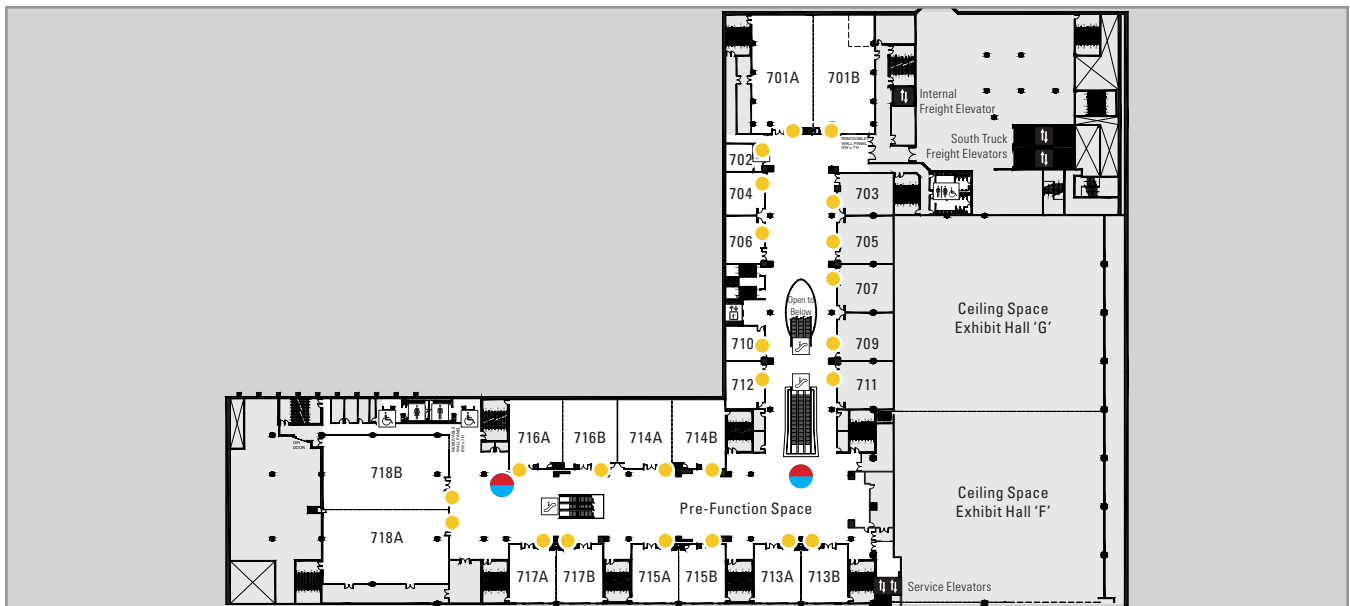

Description	Locations	Price
Entrance Package Total of 11 locations <i>All common attendee entrances which include both full screen and banner size advertising space</i>	Level 200 x 1 full screen Level 200 x 4 banner size PATH Level x 1 banner size Level 500 x 2 banner size Level 600 x 1 full screen Level 600 x 2 banner size	Per Event: One 10-second spot: \$500 + \$100 for each additional 10-sec. spot
Individual Full Screens Choice of 7 locations:	Level 100 x 1 Level 200 x 1 Level 600 x 1 Level 700 x 2 Level 800 x 2	Per Screen / Per Event: One 10-second spot: \$100 + \$50 for each additional 10-sec. spot
Individual Banner Size Choice of 15 locations:	Level 100 x 2 Level 200 x 4 PATH Level x 1 Level 500 x 2 Level 600 x 2 Level 700 x 2 Level 800 x 2	Per Screen / Per Event: One 10-second spot: \$100 + \$50 for each additional 10-sec. spot

Interior LCD Digital Screens

Location

Level 700
Full screen x 2; Banner x 2

Screens

55" LCD

Specifications

full screen: 1360 x 768 pixels
banner: 1360 x 150 pixels
.jpg, .mov, .mp4

LCD Full Screen & Banner / Pre-function area

LCD Full Screen & Banner / outside 716A

Glossary of Symbols

- LCD Full Screen
- LCD Banner
- Meeting Room

Interior LCD Digital Screens

Location

Level 800
Full screen x 2; Banner x 2

Screens

55" LCD