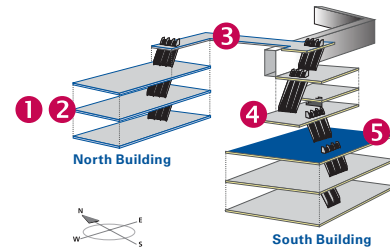

Digital Walls