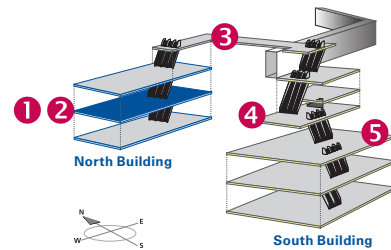

Digital Walls