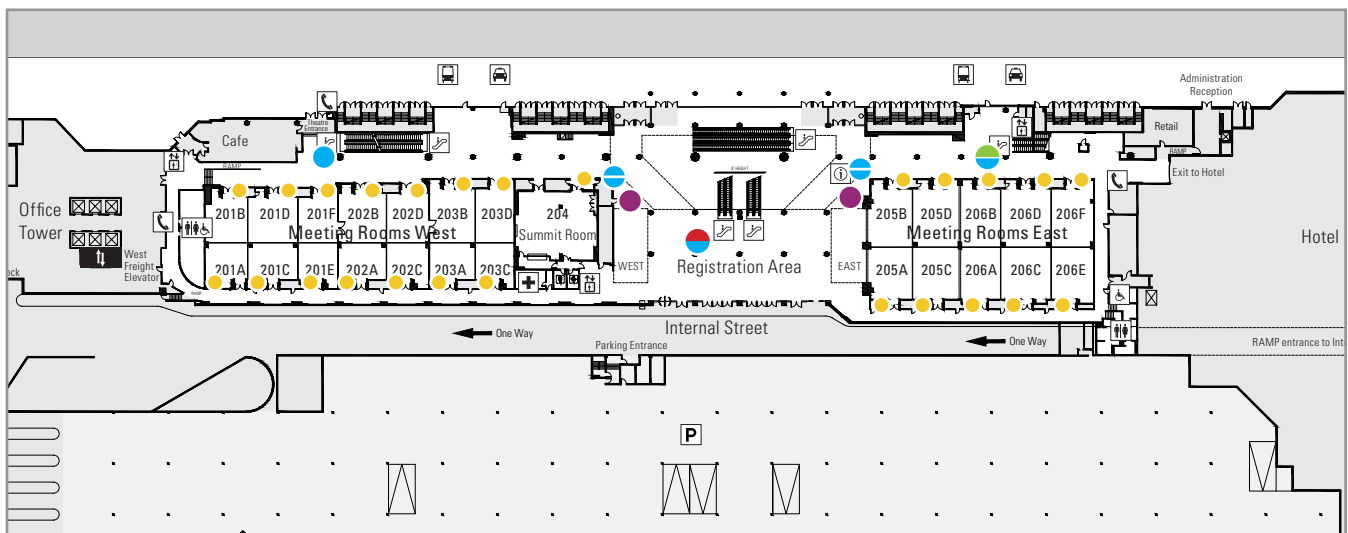

Description	Locations	Price
Entrance Package Total of 11 locations <i>All common attendee entrances which include both full screen and banner size advertising space</i>	Level 200 x 1 full screen Level 200 x 4 banner size PATH Level x 1 banner size Level 500 x 2 banner size Level 600 x 1 full screen Level 600 x 2 banner size	Per Event: One 10-second spot: \$500 + \$100 for each additional 10-sec. spot
Individual Full Screens Choice of 7 locations:	Level 100 x 1 Level 200 x 1 Level 600 x 1 Level 700 x 2 Level 800 x 2	Per Screen / Per Event: One 10-second spot: \$100 + \$50 for each additional 10-sec. spot
Individual Banner Size Choice of 15 locations:	Level 100 x 2 Level 200 x 4 PATH Level x 1 Level 500 x 2 Level 600 x 2 Level 700 x 2 Level 800 x 2	Per Screen / Per Event: One 10-second spot: \$100 + \$50 for each additional 10-sec. spot

Interior LCD Digital Screens

Location

Level 100
Full screen x 1; Banner x 2

Screens

55" LCD

Specifications

full screen: 1360 x 768 pixels
banner: 1360 x 150 pixels
.jpg, .mov, .mp4

LCD Full Screen & Banner / outside Room 104D

LCD Banner / John W. H. Bassett Theatre pre-function

Glossary of Symbols

- LCD Full Screen
- LCD Banner
- Meeting Room

Interior LCD Digital Screens

Location

Level 200
Full screen x 1; Banner x 7

Screens

55" LCD

Specifications

full screen: 1360 x 768 pixels
banner: 1360 x 150 pixels
.jpg, .mov, .mp4

Glossary of Symbols

- LCD Full Screen
- LCD Banner
- Directional LCD
- Meeting Room Screen
- Digital Wall

LCD Full Screen & Banner / Registration area