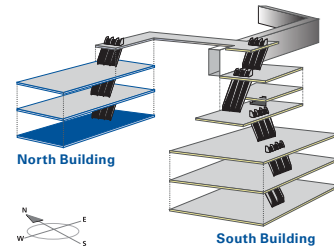

Interior LCD Digital Screens