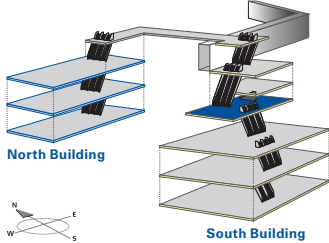

Specifications

banner: 1360 x 150 pixels
.jpg, .mov, .mp4

LCD Banner / PATH Level area

Interior LCD Digital Screens

Location

Level 500, Banner x 2

Screens

55" LCD