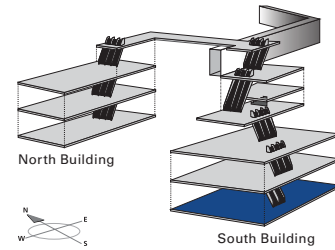

Interior LCD Digital Screens