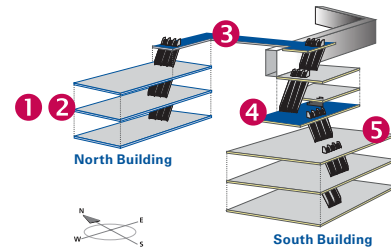

Digital Walls

Locations

1. North West Lobby, L200
2. North East Lobby, L200

Screen Dimensions

Overall size: 15.93' x 4.50'
Eight 55" LCDs tiled

Specifications

3840 x 1080 pixels
.jpg, .mov, .mp4

Digital Walls