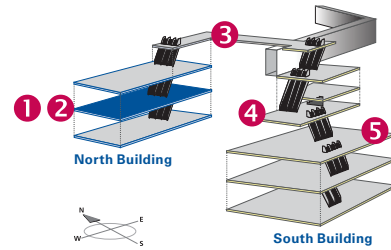

Digital Walls