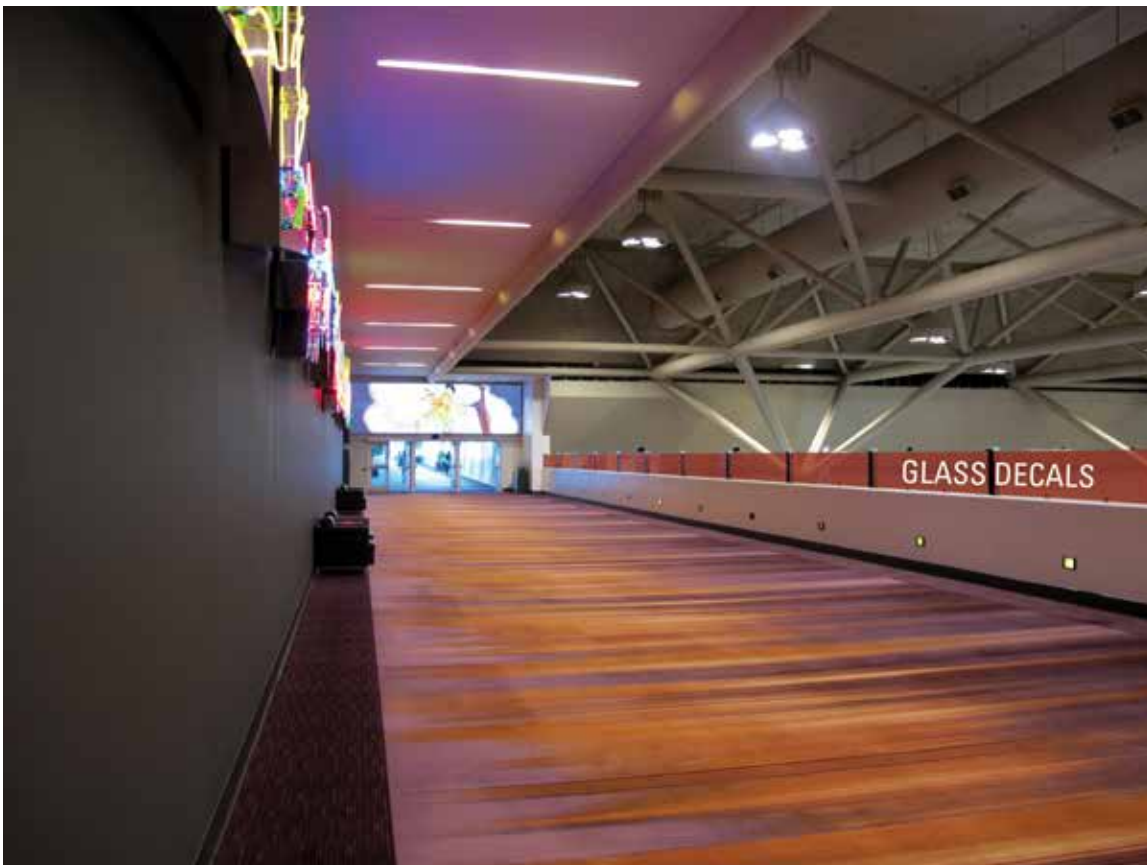

Example 3.
Glass decals and escalator well runner
Pre-function Exhibit Hall C escalators up to Bridge Level

Example 4.
Black out drape
black out drape with a solid structure installed for the main entrances to the Exhibit Hall

■ North - South Building

BRIDGE LEVEL Print Advertising Opportunities

Glossary of Symbols

- Directory

Example 1.
Glass decals
Connecting Bridge
over Exhibit Hall C
(view to north)

Example 2.
Glass decals
Connecting Bridge
over Exhibit Hall C
(view to south)

Example 3.
Ceiling and hanging banners
Connecting Bridge
(view to south)

Example 4.
Glass decals
Connecting Bridge
(view to south)

Example 5.
Glass decals
Connecting Bridge
(south side)

Example 6.
**Pillar wraps and
glass decals**
Connecting Bridge
(south side)