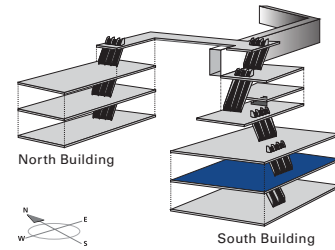

Interior LCD Digital Screens