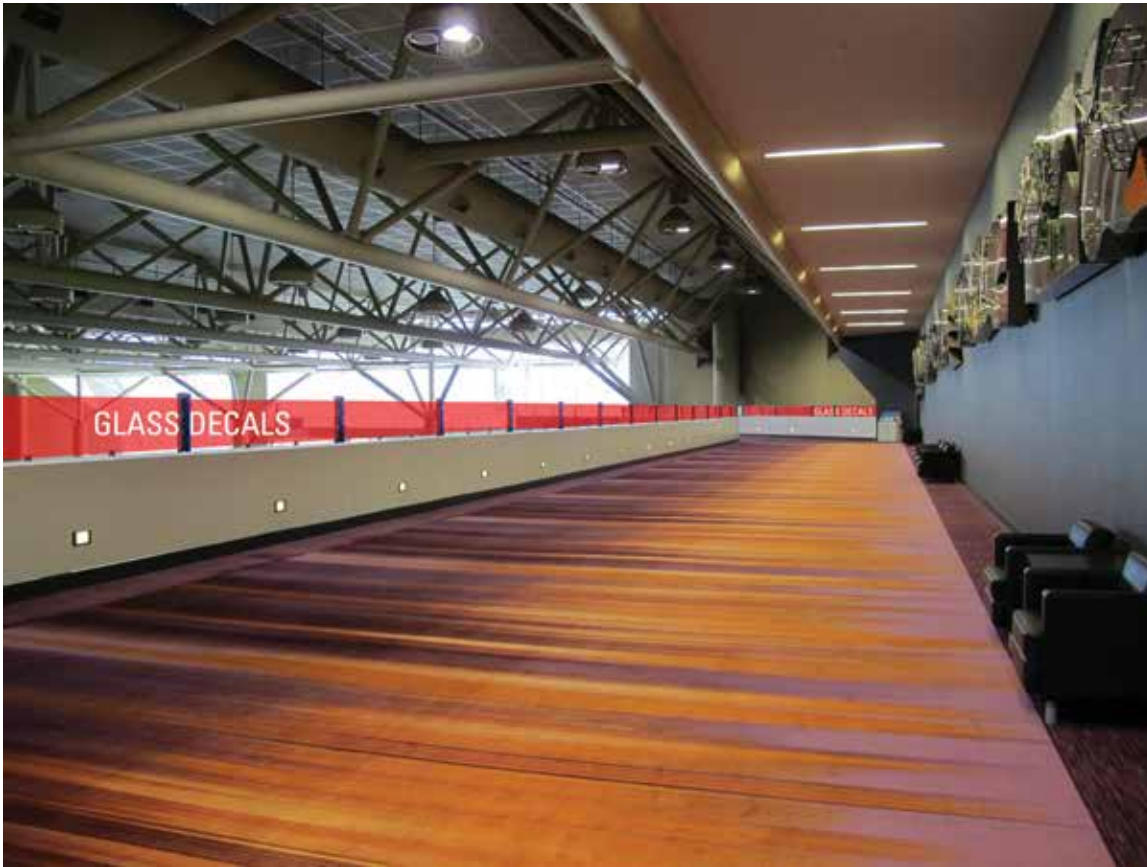

Example 1.
Glass decals
Connecting Bridge
over Exhibit Hall C
(view to north)