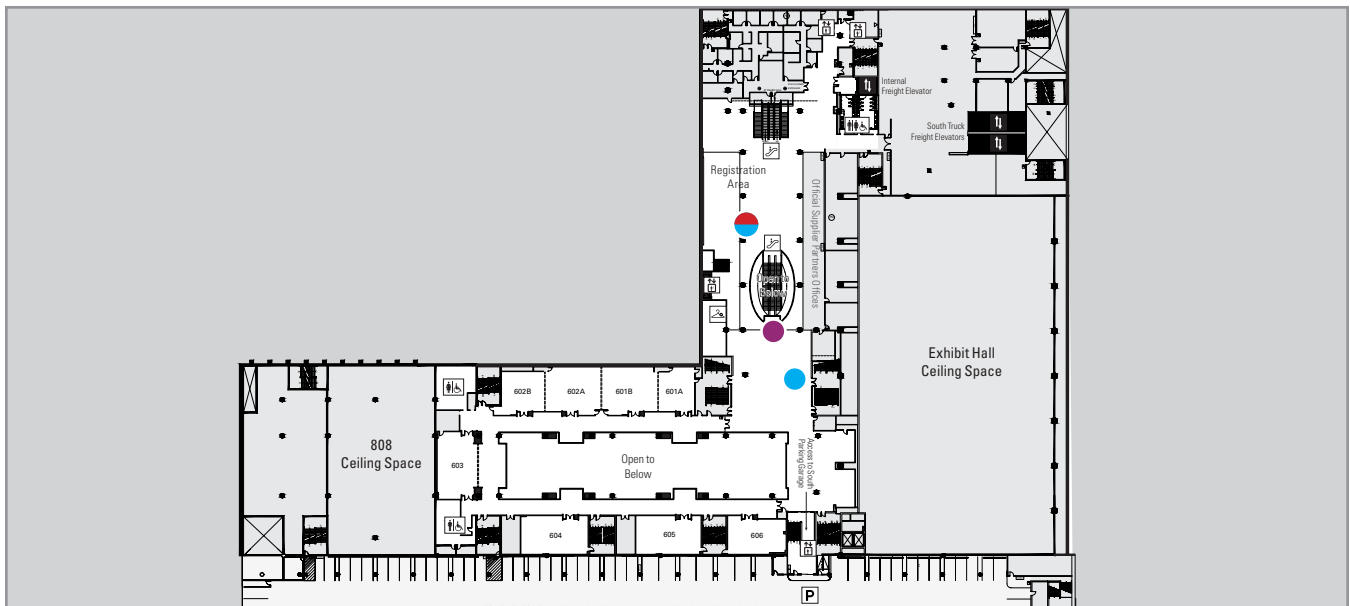

Specifications

full screen: 1360 x 768 pixels
banner: 1360 x 150 pixels
.jpg, .mov, .mp4

LCD Full Screen & Banner /
Registration area