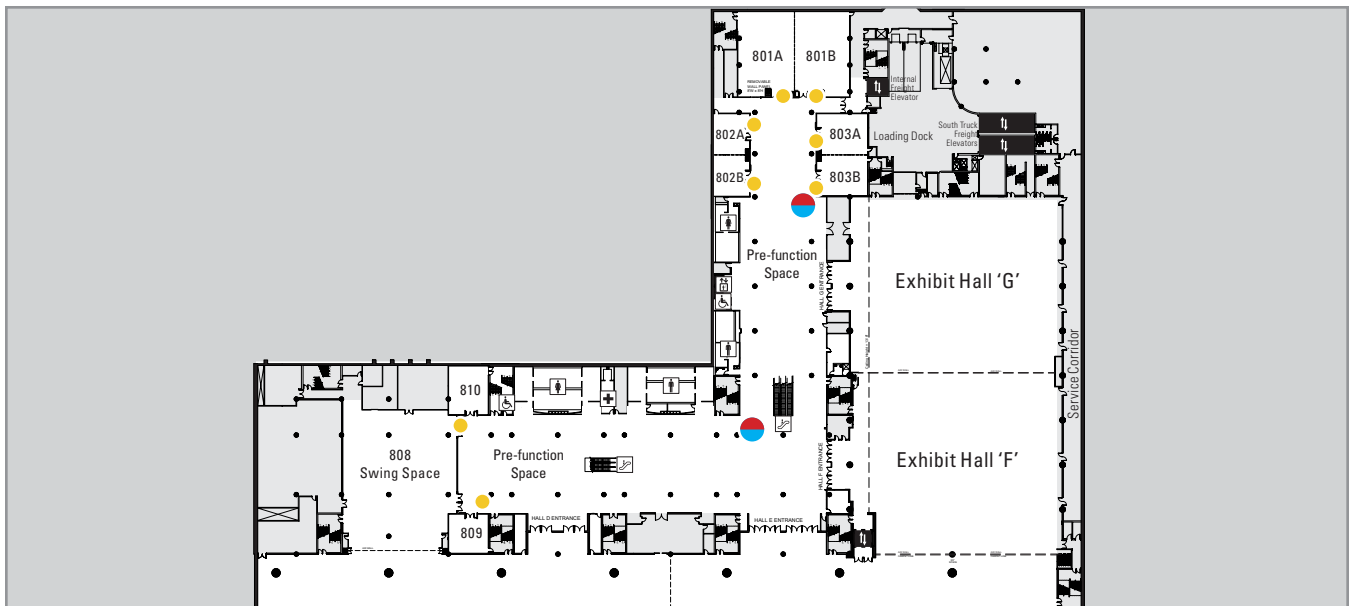

Specifications

full screen: 1360 x 768 pixels
banner: 1360 x 150 pixels
.jpg, .mov, .mp4

LCD Full Screen & Banner / outside Hall E