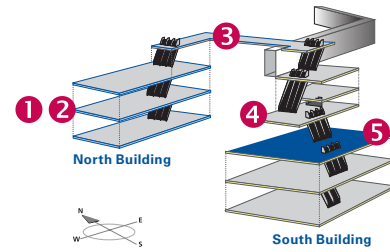

Digital Walls