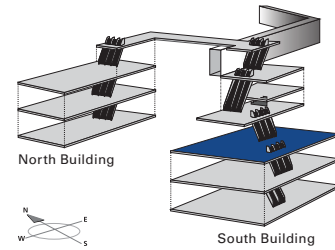

Interior LCD Digital Screens