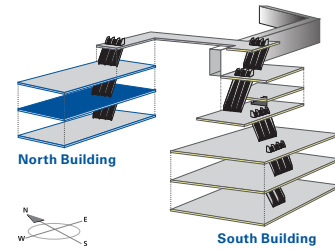

Interior LCD Digital Screens

Location

Level 200
Full screen x 1; Banner x 7

Screens

55" LCD

Specifications

full screen: 1360 x 768 pixels
banner: 1360 x 150 pixels
.jpg, .mov, .mp4