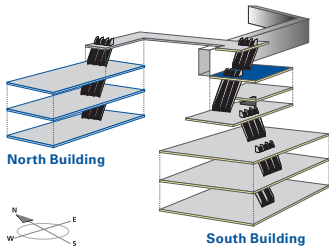

Interior LCD Digital Screens