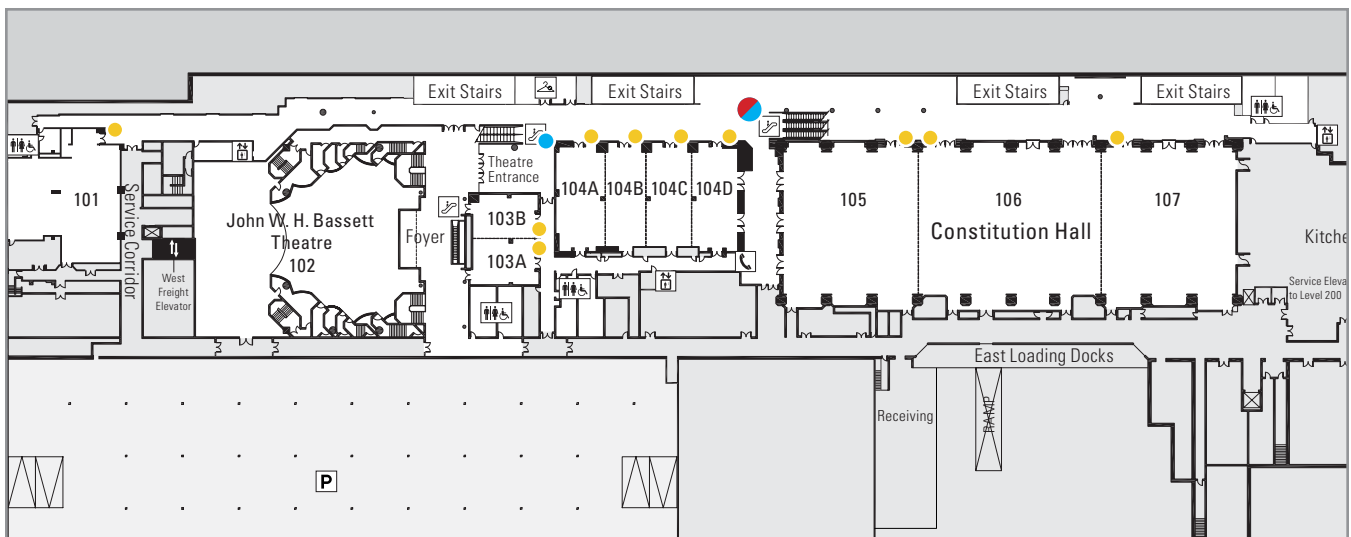

Description	Locations	Price
Entrance Package Total of 11 locations <i>All common attendee entrances which include both full screen and banner size advertising space</i>	Level 200 x 1 full screen Level 200 x 4 banner size PATH Level x 1 banner size Level 500 x 2 banner size Level 600 x 1 full screen Level 600 x 2 banner size	Per Event: One 10-second spot: \$500 + \$100 for each additional 10-sec. spot
Individual Full Screens Choice of 7 locations:	Level 100 x 1 Level 200 x 1 Level 600 x 1 Level 700 x 2 Level 800 x 2	Per Screen / Per Event: One 10-second spot: \$100 + \$50 for each additional 10-sec. spot
Individual Banner Size Choice of 15 locations:	Level 100 x 2 Level 200 x 4 PATH Level x 1 Level 500 x 2 Level 600 x 2 Level 700 x 2 Level 800 x 2	Per Screen / Per Event: One 10-second spot: \$100 + \$50 for each additional 10-sec. spot

Interior LCD Digital Screens

Location

Level 100
Full screen x 1; Banner x 2

Screens

55" LCD

Specifications

full screen: 1360 x 768 pixels
banner: 1360 x 150 pixels
.jpg, .mov, .mp4

LCD Full Screen & Banner / outside Room 104D