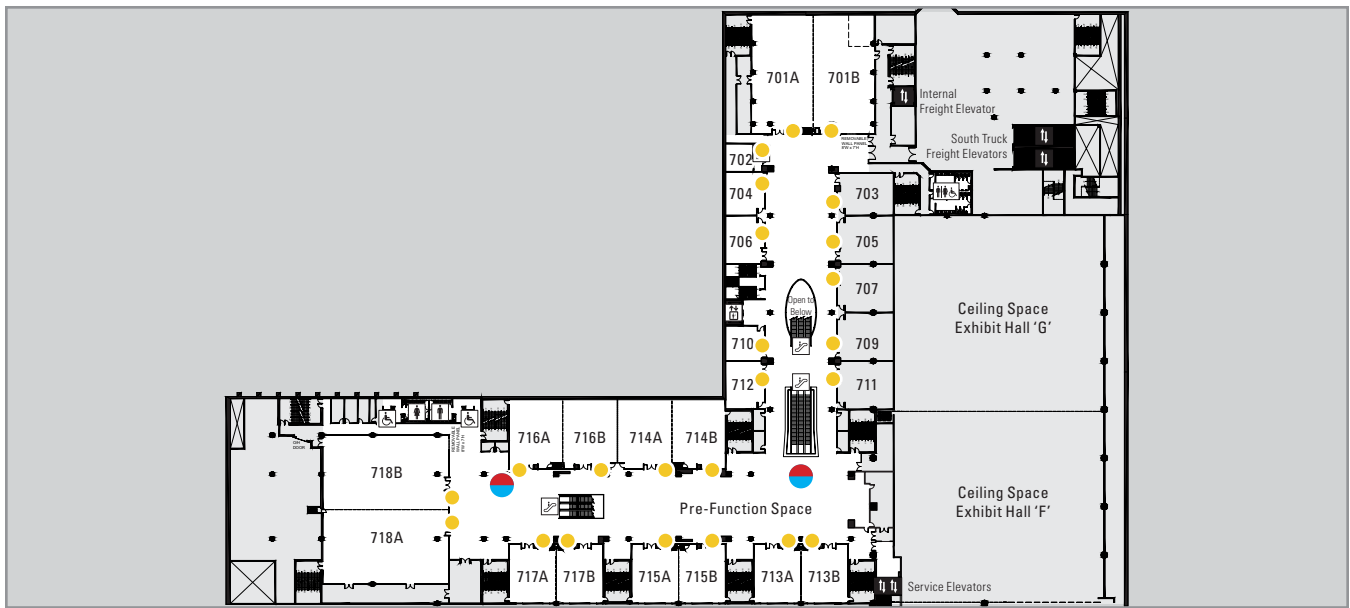

Interior LCD Digital Screens

Location

Level 700
Full screen x 2; Banner x 2

Screens

55" LCD

Specifications

full screen: 1360 x 768 pixels
banner: 1360 x 150 pixels
.jpg, .mov, .mp4

LCD Full Screen & Banner / Pre-function area

LCD Full Screen & Banner / outside 716A

Glossary of Symbols

- LCD Full Screen
- LCD Banner
- Meeting Room

Interior LCD Digital Screens

Location

Level 800
Full screen x 2; Banner x 2

Screens

55" LCD