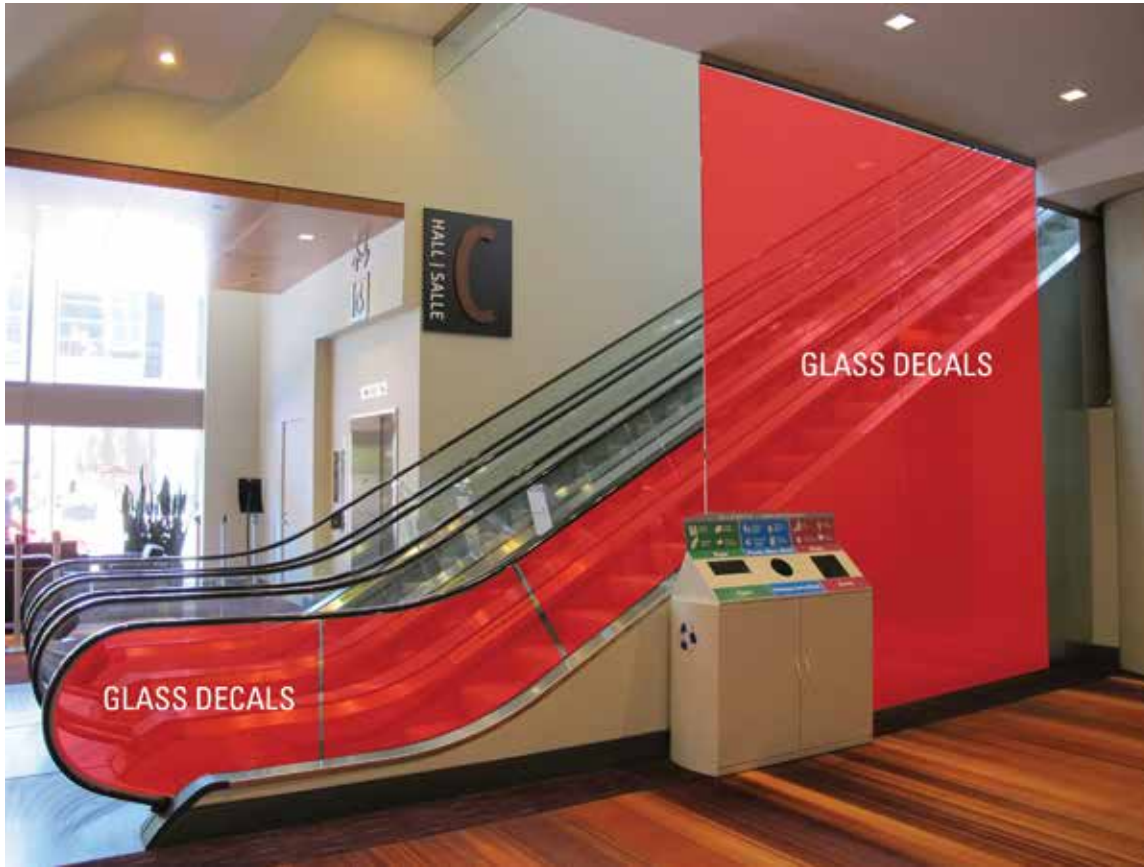

Example 7.
**Glass decals
and pillar wrap**
Theatre pre-function

North Building

LEVEL 200 Print Advertising Opportunities

Example 1.
Glass decal
Lounge area,
across Room 206F

Example 2.
**Escalator well
runners**
Pre-function, east
hall meeting rooms,
escalators up to
Exhibit Hall C / South
Building