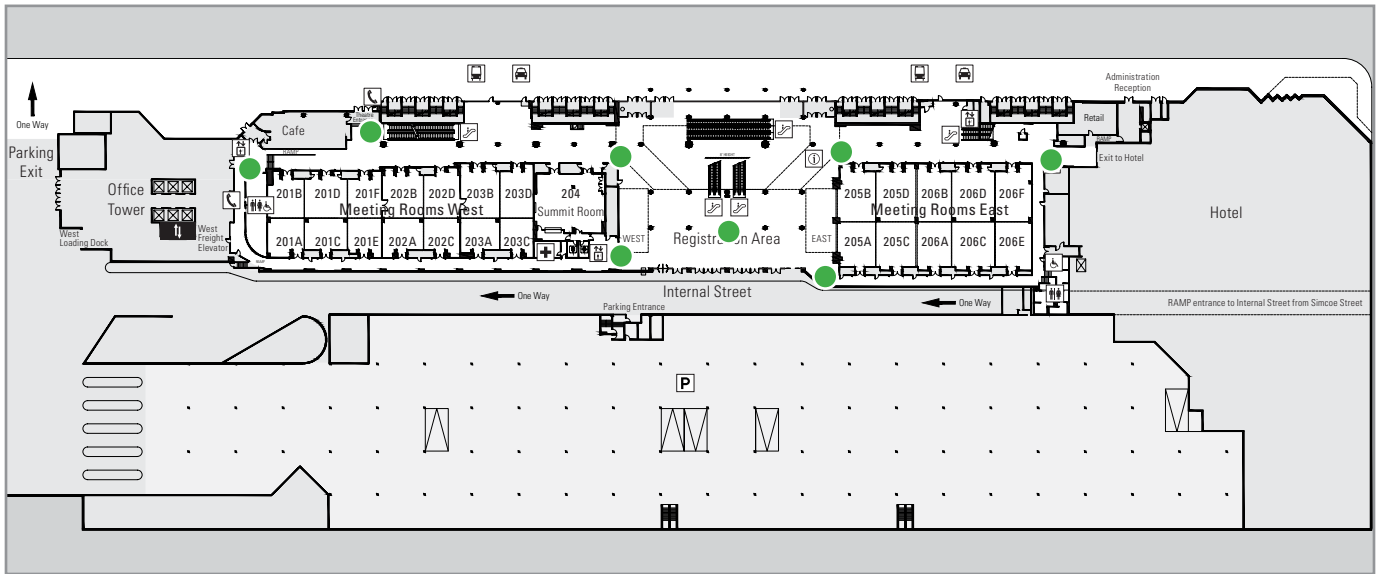

North Building

LEVEL 200 Print Advertising Opportunities