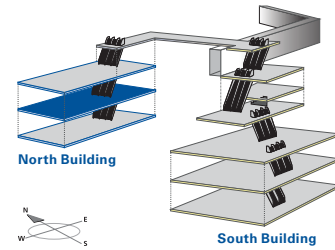

Interior LCD Digital Screens